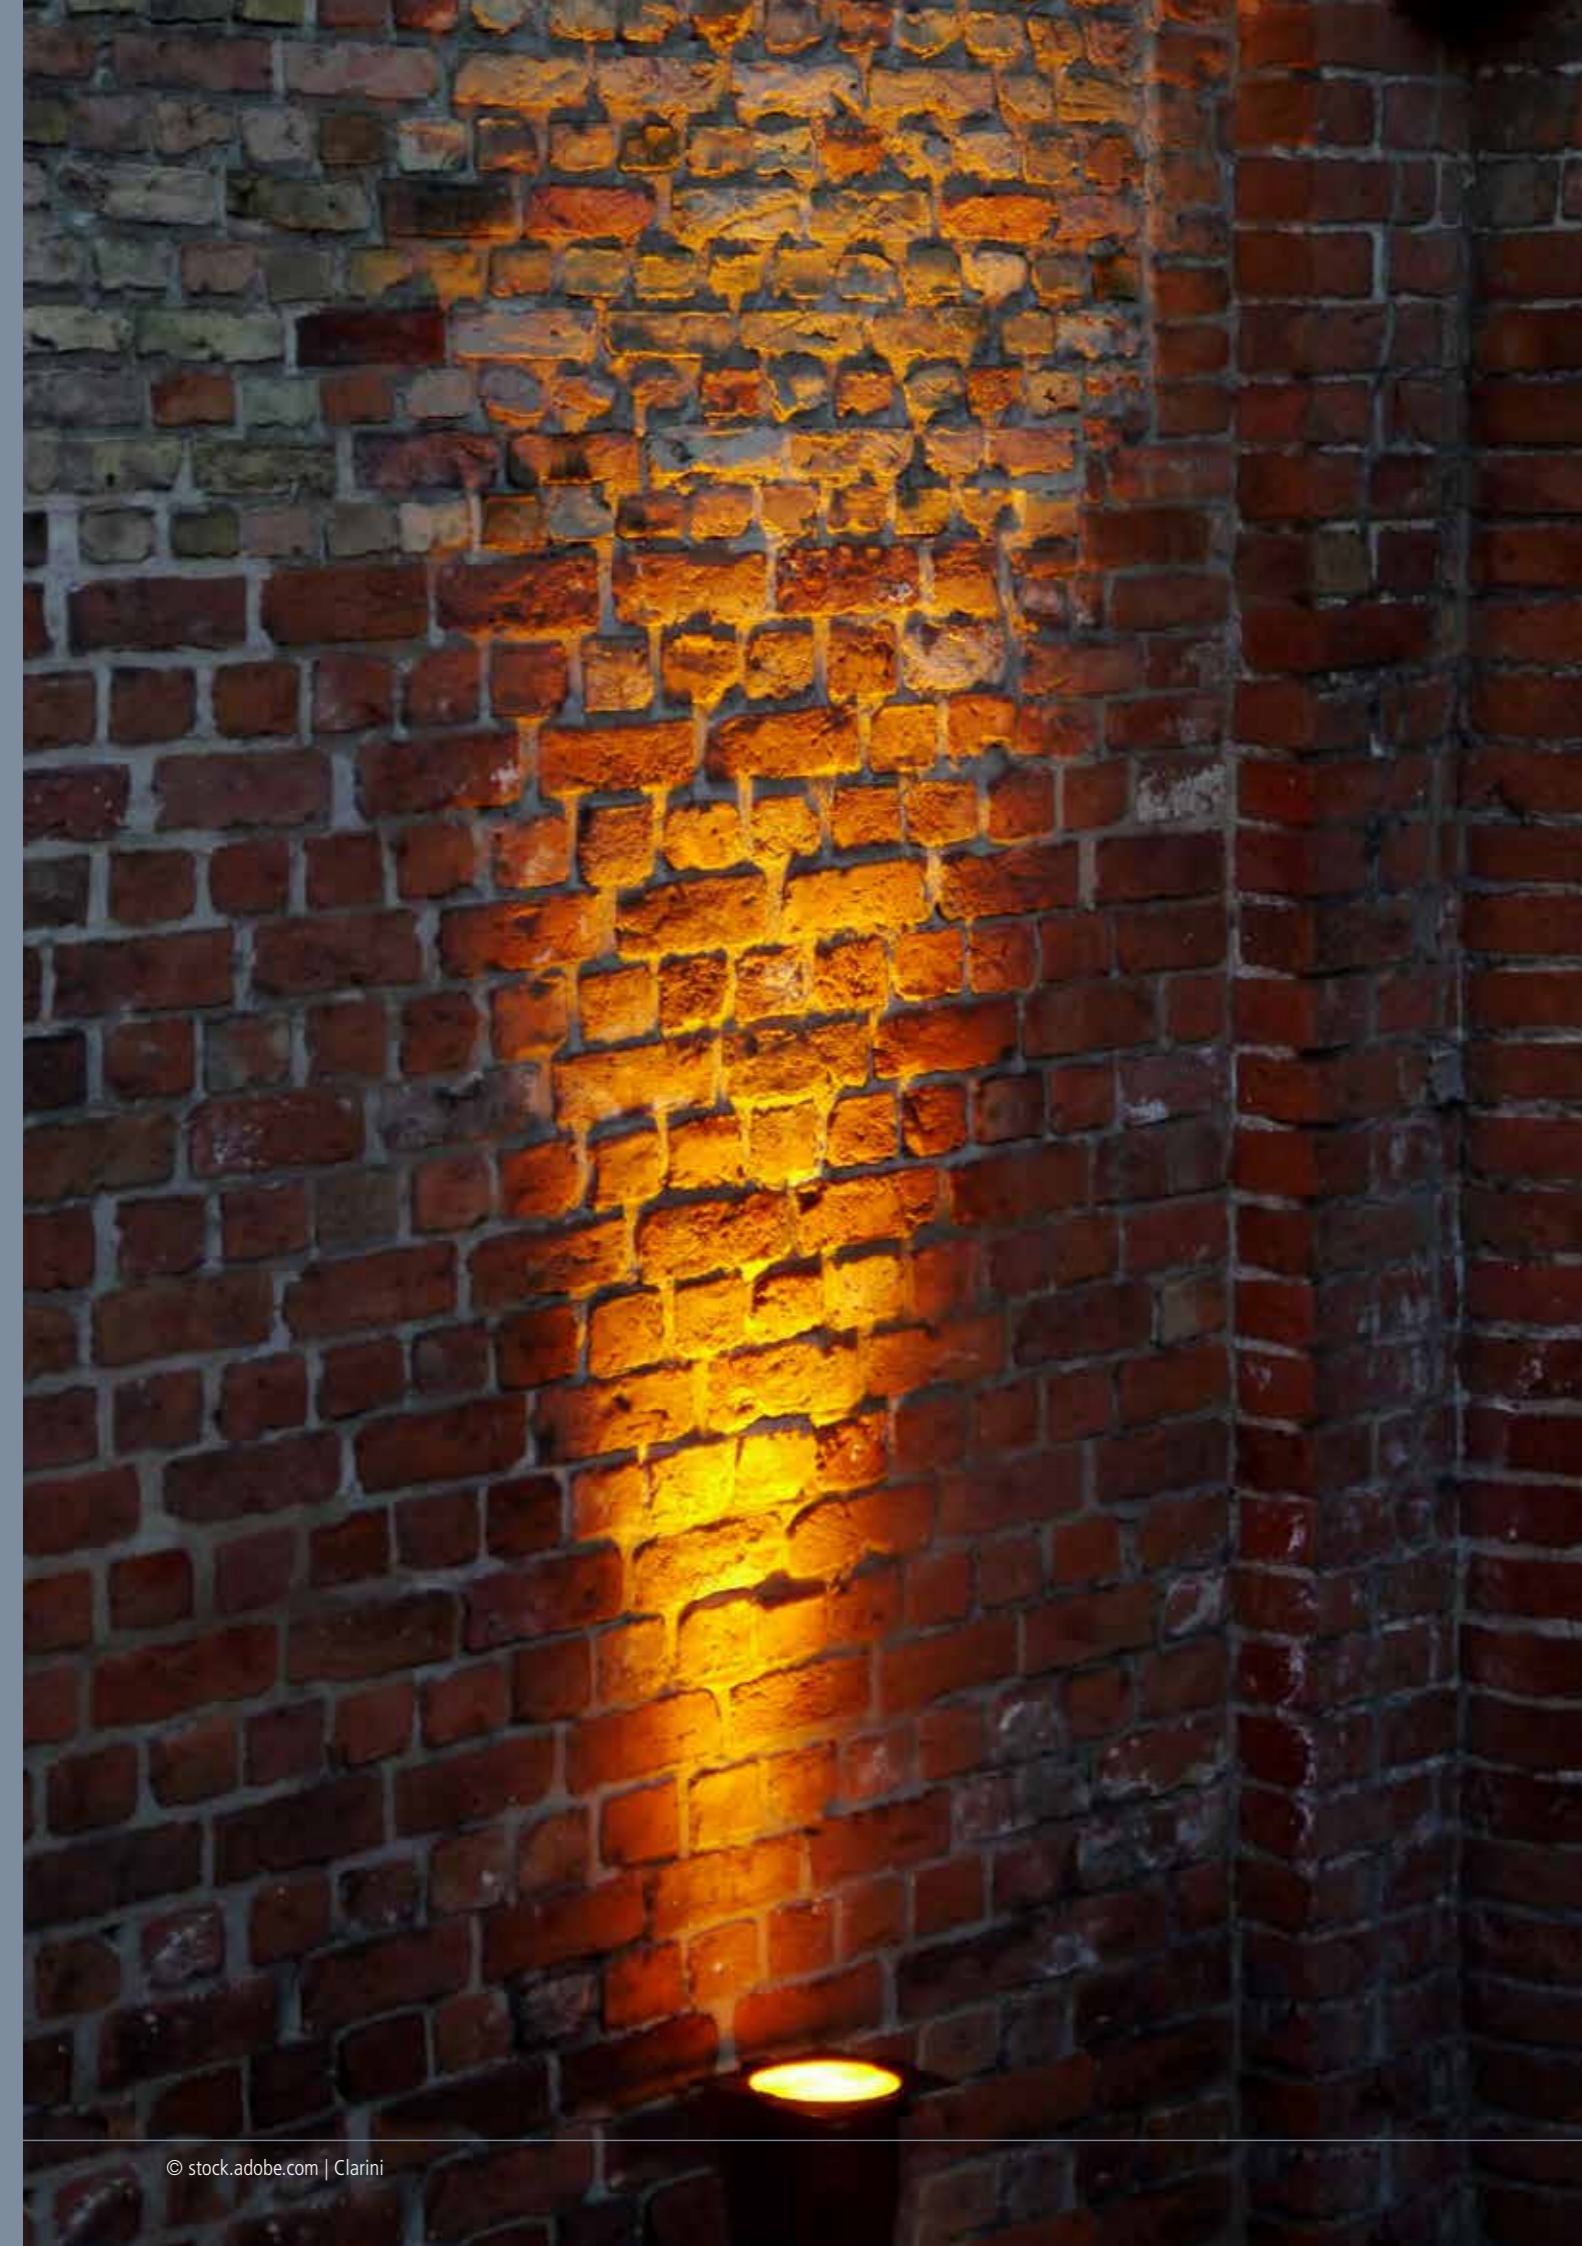

BRIGHT Reflector

PAR38 | E27

Art.No	dim	Base	Watt	^Watt	Lumen	Kelvin	CRI	EEK	Ø	H	Pck
* 50761	x	E27	18	120	1100	x	x	x	123	130	10
* 50762	x	E27	18	120	85	x	x	x	123	130	10
* 50763	x	E27	18	120	660	x	x	x	123	130	10
* 50764	x	E27	18	120	85	x	x	x	123	130	10