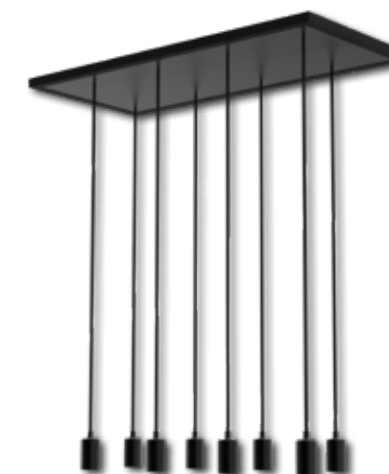

70169 | black
70269 | white
Pendant Lamp MADOX
8-WAVE (8 x 1,5 m)

MADOX WAVE

Pendelleuchte | Pendant Lamp
E27

Die mit gekennzeichneten Artikel sind geplante Neuheiten mit voraussichtlichem Erscheinungsdatum Sommer 2024.

The articles marked with are planned new products with an expected release date of summer 2024.

PREVIEW