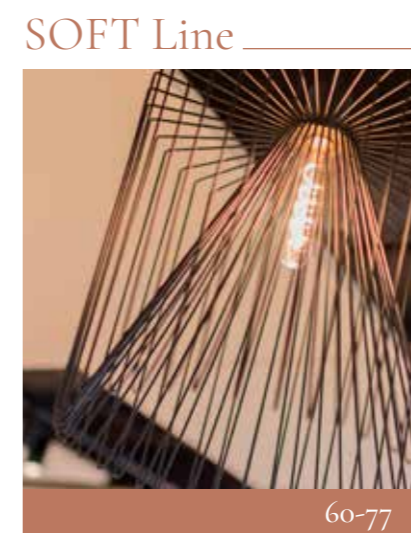

Rechtliches

Die in den Tabellen im Katalog aufgeführten Energieeffizienzklassen (EEK) sind aus Gründen der Leserlichkeit und für eine bessere Übersicht als Buchstaben angegeben. Die Angaben entsprechen der Energieverbrauchskennzeichnung der Verordnung (EU) 2019/2015.

Ist keine Energieeffizienzklasse angegeben (×), so ist dieses Leuchtmittel ein Dekorationsartikel und nicht energie kennzeichnungspflichtig und fällt aufgrund der angegebenen Farbwertanteile nicht im Anwendungsbereich der EU-Verordnung (EU) 2019/2015.

Legal notice

The energy efficiency classes (EEK) listed in the tables in the catalogue are given as letters for reasons of readability and for a better overview. The information corresponds to the energy consumption labelling of Regulation (EU) 2019/2015 (ELR).

If no energy efficiency class is indicated (×), this illuminant is a decorative article and is not subject to energy labelling and does not fall within the scope of EU Regulation 2019/2015 due to the colour value components indicated.

SEGULA Datenblätter
SEGULA Datasheets

EPREL – Europäische Produktdatenbank
für die Energieverbrauchskennzeichnung
EPREL - European Product Database for
Energy Labelling

Die Produkte und technischen Daten können ohne vorherige Ankündigung geändert werden. Bilder sind ähnlich. Stand: März 2024

Products and technical specifications are subject to modification without notice. Pictures are similar. Status of March 2024

Technische Symbole auf unseren Verpackungen Technical symbols on our packaging

- Leuchtmittel ist dimmbar
  Bulb is dimmable
- Leuchtmittel ist nicht dimmbar
  Bulb is not dimmable
- Ambient Dimming Leuchtmittel: wechseln während des Dimmvorgangs ihre Lichtfarbe
  Ambient Dimming light source: change their light colour during the dimming process
- Abstrahlwinkel
  Beam angle
- Nicht in geschlossenen Leuchten verwenden
  Do not use in closed luminaires
- Zerbrochenes Leuchtmittel nicht berühren
  Do not touch broken lamps
- Nicht für den Außenbereich, vor Nässe schützen
  Not for outdoor use, protect from moisture
- Zeit bis 60% Leuchtkraft nach Einschalten
  Time until 60% brightness after switch on
- Zeit bis 100% Leuchtkraft nach Einschalten
  Time until 100% brightness after switch on