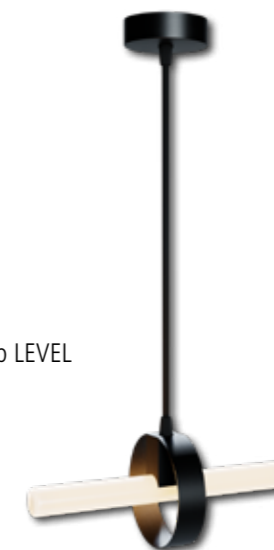

SYNTAX

Deckenleuchte | Wandleuchte
Ceiling Pendant Lamp | Wall Lamp
S14d

50964
Ceiling Lamp COMPASS
black

50966
Wall Lamp PIANO
black

50963
Pendant Lamp LEVEL
black

50961
Wall Lamp EQUATOR
black

50962
Ceiling Lamp WIPER
black
mit Kippgelenk | with tilt joint